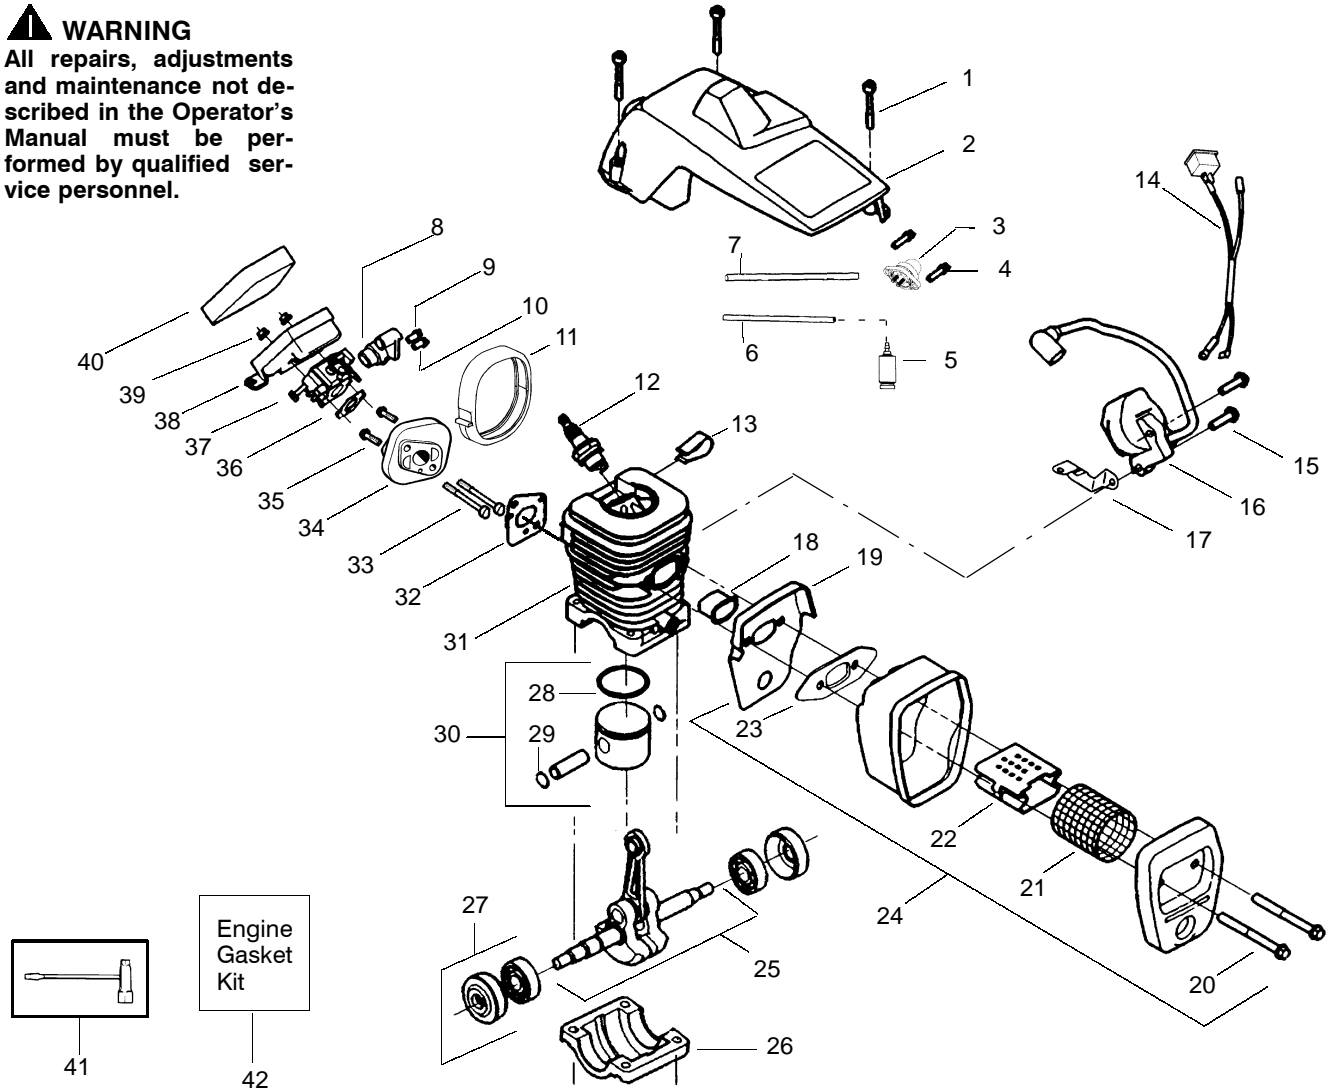

⚠ WARNING
All repairs, adjustments and maintenance not described in the Operator's Manual must be performed by qualified service personnel.

Ref.	Part No.	Description	Ref.	Part No.	Description	Ref.	Part No.	Description
1.	530016153	Screw	20.	530016132	Screw	38.	530047604	Housing-Air Filter
2.	530056924	Shield-Cylinder	21.	530036103	Screen-Spark	39.	530016101	Nut
3.	530047213	Assy-Air Purge	22.	530037813	Diffuser-Muffler	40.	530037793	Air Filter - Foam
4.	530015780	Screw	23.	530069608	Gasket-Muffler (kit)	41.	530031135	Wrench-Bar
5.	530095646	Assy-Fuel Pick-up	24.	530047207	Assy-Muffler (Incl. 19,20, 21,22,23)	42.	530069608	Kit-Engine Gasket (incl. 36,32,23)
6.	530069247	Kit-Line Purge/Carb. (Small Dia)	25.	530047062	Assy-Crankshaft	Not Shown		
7.	530069216	Kit-Line Purge/Tank (large line)	26.	530037935	Cap-Crankcase	530163158	530163159	Manual- (Scan)
8.	530049244	Grommet-Carb Adjust.	27.	530056363	Assy-Seal & Bearing	530163160	530054781	Manual - (Euro I)
9.	530038479	Limiter Cap-High(brown)	28.	530038729	Ring-Piston			Manual - (Euro II)
10.	530038478	Limiter Cap-Low(tan)	29.	530015697	Retainer - Piston Pin			Decal-Warning
11.	530054144	Seal-Carb Adapter	30.	530071408	Kit-Piston - (incl. 28-29)			
12.	952030150	Spark Plug (RCJ-7Y)	31.	530071412	Kit-Cylinder			
13.	530016136	Clip-High Tension Lead	32.	530069608	Gasket-Carb.			
14.	530049117	Assy-Wire Harness (includes switch)	33.	530016187	Adapter (kit)			
15.	530015814	Screw	34.	530049700	Screw			
16.	530039167	Module-Ignition	35.	530016386	Carb. Adapter			
17.	530047442	Strap-Ground	36.	530069608	Screw			
18.	530037652	Insulator-Heat	37.	530069722	Carb. Gasket (kit)			
19.	530049870	Back Plate-Muffler			Kit-Carburetor (incl. 9 & 10)			

↖ = NEW PART NUMBER FOR THIS IPL

★ = REFER TO THE SERVICE REFERENCE INDICATED FOR MORE INFORMATION. (LOCATED AT END OF IPL)