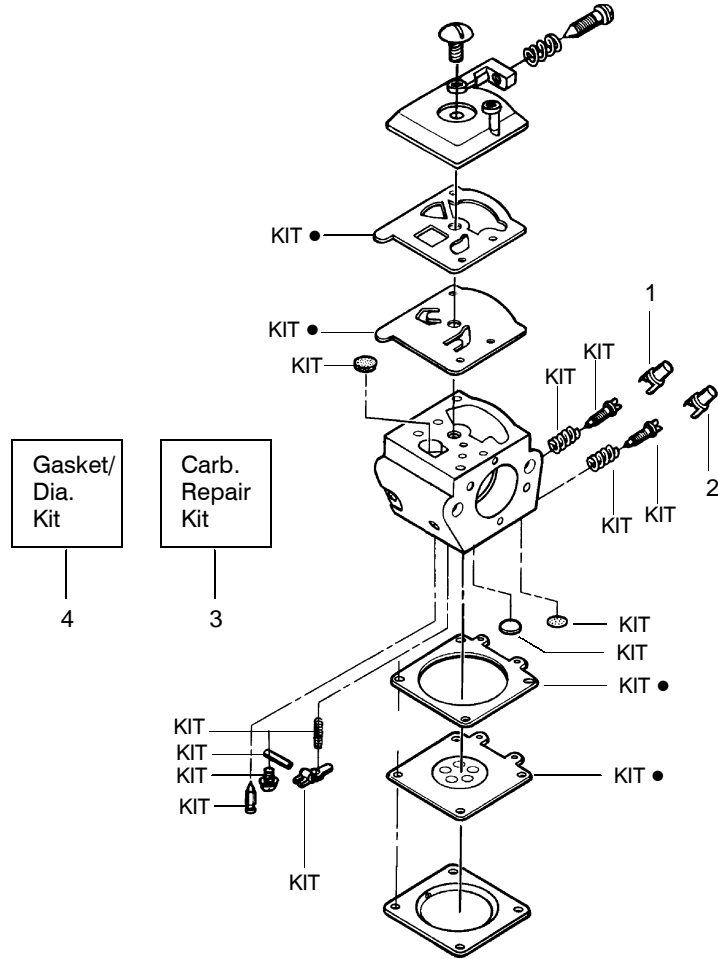

Ref.	Part No.	Description	Ref.	Part No.	Description	Ref.	Part No.	Description
1.	530016153	Screw	20.	530016132	Screw	38.	530047604	Housing-Air Filter
2.	530056924	Shield-Cylinder	21.	530036103	Screen-Spark	39.	530016101	Nut
3.	530047213	Assy-Air Purge	22.	530037813	Diffuser-Muffler	40.	530037793	Air Filter - Foam
4.	530015780	Screw	23.	530069608	Gasket-Muffler (kit)	41.	530031135	Wrench-Bar
5.	530095646	Assy-Fuel Pick-up	24.	530047207	Assy-Muffler (Incl. 19,20, 21,22,23)	42.	530069608	Kit-Engine Gasket (incl. 36,32,23)
6.	530069247	Kit-Line Purge/Carb. (Small Dia)	25.	530047062	Assy-Crankshaft	Not Shown		
7.	530069216	Kit-Line Purge/Tank (large line)	26.	530037935	Cap-Crankcase	530163158	530163159	Manual- (Scan)
8.	530049244	Grommet-Carb Adjust.	27.	530056363	Assy-Seal & Bearing	530163160	530054781	Manual - (Euro I)
9.	530038479	Limiter Cap-High(brown)	28.	530038729	Ring-Piston			Manual - (Euro II)
10.	530038478	Limiter Cap-Low(tan)	29.	530015697	Retainer - Piston Pin			Decal-Warning
11.	530054144	Seal-Carb Adapter	30.	530071408	Kit-Piston - (incl. 28-29)			
12.	952030150	Spark Plug (RCJ-7Y)	31.	530071412	Kit-Cylinder			
13.	530016136	Clip-High Tension Lead	32.	530069608	Gasket-Carb.			
14.	530049117	Assy-Wire Harness (includes switch)	33.	530016187	Adapter (kit)			
15.	530015814	Screw	34.	530049700	Screw			
16.	530039167	Module-Ignition	35.	530016386	Carb. Adapter			
17.	530047442	Strap-Ground	36.	530069608	Screw			
18.	530037652	Insulator-Heat	37.	530069722	Carb. Gasket (kit)			
19.	530049870	Back Plate-Muffler			Kit-Carburetor (incl. 9 & 10)			

↖ = NEW PART NUMBER FOR THIS IPL

★ = REFER TO THE SERVICE REFERENCE INDICATED FOR MORE INFORMATION. (LOCATED AT END OF IPL)

**Carburetor Assembly – WT-391 – #530069722**

Ref.	Part No.	Description
1.	530038479	Limiter Cap–High
2.	530038478	Limiter Cap–Low
3.	530069826	Carburetor Repair Kit ( KIT= Indicates Contents) & Includes Limiter Caps
4.	530069844	Gasket/Diaphragm Kit ( • = Indicates Contents)