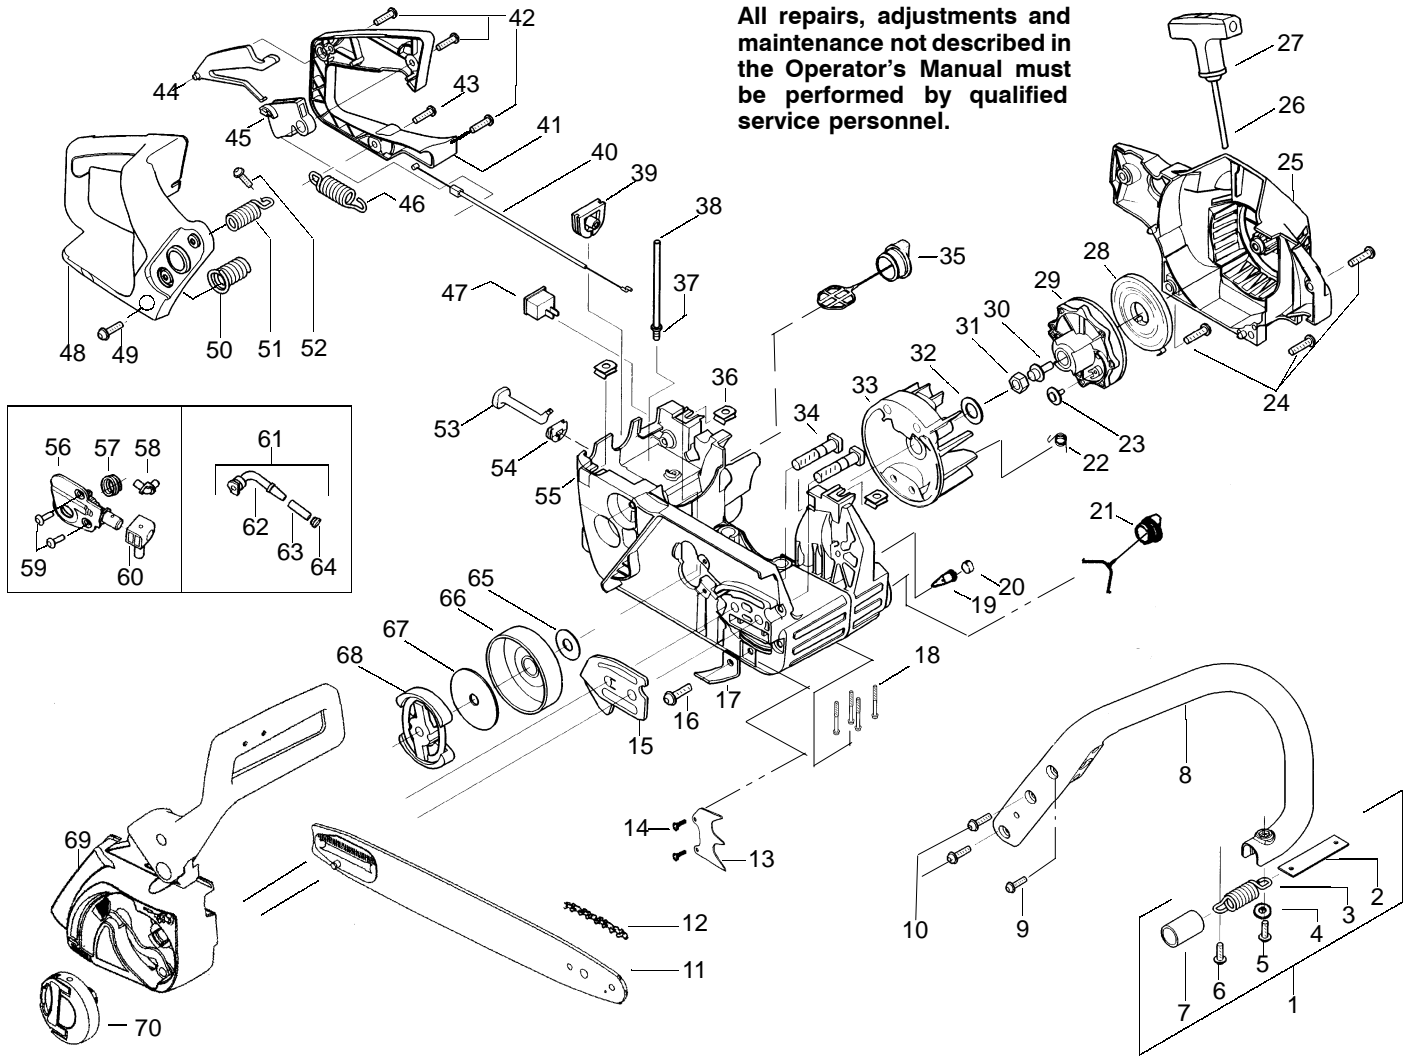

⚠ WARNING
All repairs, adjustments and maintenance not described in the Operator's Manual must be performed by qualified service personnel.

Ref.	Part No.	Description	Ref.	Part No.	Description	Ref.	Part No.	Description
1.	530047963	Assy.-Isolator	27.	530056402	Handle- Starter	53.	530047605	Knob- Choke
2.	530047608	Strap- Limiter	28.	530027531	Spring- Recoil	54.	530049005	Grommet- Knob
3.	530042082	Spring- Isolator	29.	530037817	Pulley- Starter	55.	530056597	Assy- Chassis
4.	530015123	Washer	30.	530015920	Screw	56.	530071259	Kit- Oil Pump (Incls. 57,58,60)
5.	530016018	Screw	31.	530016134	Nut- Flywheel	57.	530037820	Gear- Worm Spring
6.	530015843	Screw	32.	530015127	Washer- Flywheel	58.	530049477	Elbow- Oil Pickup
7.	530036142	Sleeve- AV Spring	33.	530039209	Assy- Flywheel	59.	530016064	Screw
8.	530047583	Handle- Front	34.	530016133	Bolt- Bar	60.	530019206	Seal Block
9.	530015940	Screw	35.	530047192	Assy- Fuel Cap	61.	530047663	Assy- Oil Pickup (Incl. 62-64)
10.	530015814	Screw	36.	530015922	Nut- "U"- Type	62.	530038373	Pick- up Oiler
11.	530044897	Bar - 16"	37.	530023877	Fitting- fuel line	63.	530037821	Filter- Oil
12.	538248288	Chain - 16"	38.	530069216	Kit- Fuel line (large)	64.	530030189	Plug- Oil Filter
13.	530014381	Kit- Assy Spike (incl.14)	39.	530047631	Grommet- Cable	65.	530015907	Washer- Thrust
14.	530015805	Screw	40.	530047602	Cable- Throttle	66.	530047061	Assy.- Clutch Drum w/bearing
15.	530038238	Plate- Bar Mounting	41.	530047581	Cover- Rear Handle	67.	530015611	Washer- Clutch
16.	530015814	Screw	42.	530015906	Screw	68.	530014949	Assy. Clutch
17.	530029850	Chain Catcher	43.	530015886	Screw	69.	530056832	Assy- Chain Brake
18.	530016132	Screw	44.	530036098	Lockout- Throttle	70.	530056935	Assy- Knob
19.	530026119	Check Valve	45.	530036097	Trigger- Throttle			
20.	530038264	Plug- Bronze Vent	46.	530042082	Spring			
21.	530010846	Assy- Oil Cap	47.	530069572	Kit- Switch			
22.	530023817	Spring- Starter Dog	48.	530047582	Handle - Rear			
23.	530016080	Screw	49.	530015814	Screw			
24.	530015892	Screw	50.	530053274	Assy. Isolator - lower			
25.	530055708	Housing- Fan	51.	530071385	Kit- Isolator (Upper)			
26.	530069232	Kit- Rope	52.	530015875	Screw			

↗ = NEW PART NUMBER FOR THIS IPL

★ = REFER TO THE SERVICE REFERENCE INDICATED FOR MORE INFORMATION. (LOCATED AT END OF IPL)